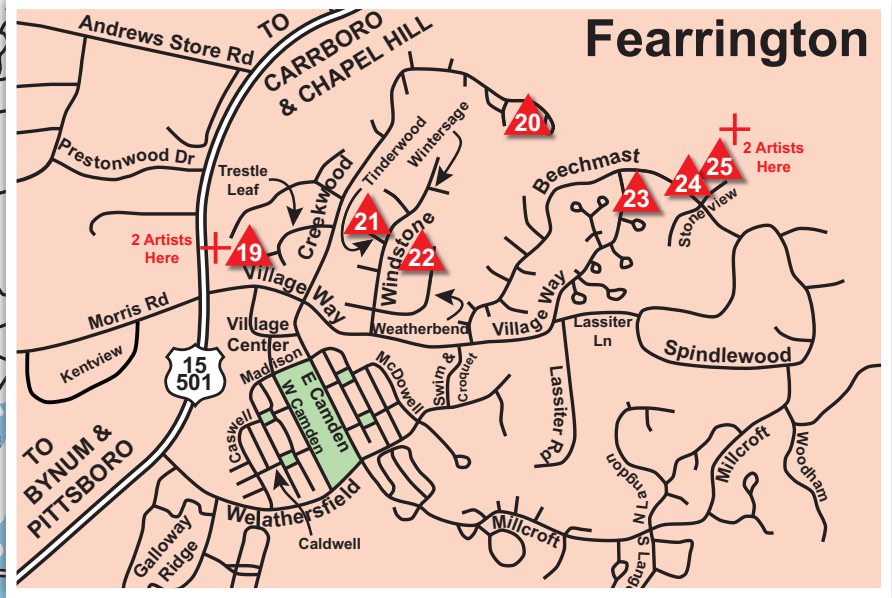

Artists by Studio Number Page

23	Jim Aiken	5
8	Julio Alberdi	2
35	Beth Bale	8
25	Vidabeth Bensen	5
39	Kristin Bergsten	9
34	Claire Bezy	8
11	Colleen Black Semelka	3
22	Daphne Boder	5
3	Jeffrey Clark	1
5	Cally Curtis	2
31	Martha Danek	7
18	Doug Dotson	4
9	Timothy Dowdall	2
38	Jane Eckenrode	9
39	Lynn Flyer	9
33	Pamela Freese	7
25	Minnie Gallman	5
6	Ellison Goodwin	2
15	Sarah Graham	3
38	Eva Green	9
21	Forrest Greenslade	5
29	Amanda Greiner	6
29	Craig Greiner	6
26	Richard Harber	6
36	Mark Hewitt	8
12	Louise Hobbs	3
37	Anna Julian	8
19	Lee Kazanas	4
7	Marsha Kitkowski	2
31	Selden Lamoureux	7
30	Patricia Martin	6
27	Scott Meyer	6
9	Nancy Ann Moore	2
15	William Moore	3
38	Gretchen Niver	9
20	Leslie Palmer	4
37	Steevie Parks	8
2	Vince Pitelka	1
16	Boots Quimby	4
1	Janet Resnik	1
38	Janice Rieves	9
24	Eric Saunders	5
13	Rusty Sieck	3
28	Hamidou Sissoko	6
14	Annabelle Stein	3
38	Diane Swan	9
19	Darcy Szeremi	4
10	Michael Thompson	3
3	Barry Udis	1
4	Amy Wandless	1
4	Gregory Wandless	1
31	Bronwyn Watson	7
33	Monnda Welch	7
17	Andrew Wilson	4